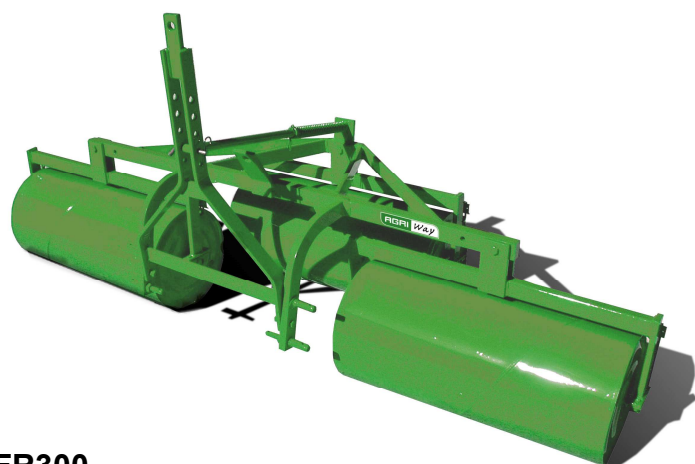

AGRI

Way

RULLI LISCI PORTATI - TRAINATI **MOUNTED AND TRAILED FLAT ROLLERS** **ROULEAUX LISSES PORTES-TRAINES**

FR-FRH series

FR300

FR300H

RULLI COSTIPATORI IN LAMIERA A TRE SEZIONI OSCILLANTI E RIEMPIBILI
FLAT ROLLERS IN PLATE WITH THREE FLOATING AND REFILLABLE SECTIONS
ROULEAUX EN TÔLE AVEC 3 SECTIONS FLOTTANTES ET REMPLISSABLES

Mod.						
	cm	cm	cm	cm	Vuoto/ Empty/ Vide	Pieno/ Filled/ Rempli
FR200	40	70	200	220	235	450
FR230	48	80	230	250	275	600
FR260	48	90	260	280	300	750
FR300	48	105	300	320	360	850
FR300M	48	105	300	246	360	850
FR300H	48	105	300	246	300	850

- Doppio attacco (3-punti e barra di traino)
- Cuscinetti a tenuta stagna
- Larghezza variabile meccanica (FR300M)
- Larghezza variabile idraulica (FR300H)

- attachment (3-points and draw bar)
- Bearings to avoid the penetration of water and dust
- Mechanical adjustment of the working width (FR300M)
- Hydraulic adjustment of the working width (FR300H)

- Double attelage (3 points et timon)
- Roulements étanches
- Largeur de travail à réglage mécanique (FR300M)
- Largeur de travail à réglage hydraulique (FR300H)

AGRI Way

AGRIWAY SRL

Via dell' Industria 9 - 9/A - 9/B
60030 Monte Roberto (Ancona), Italy